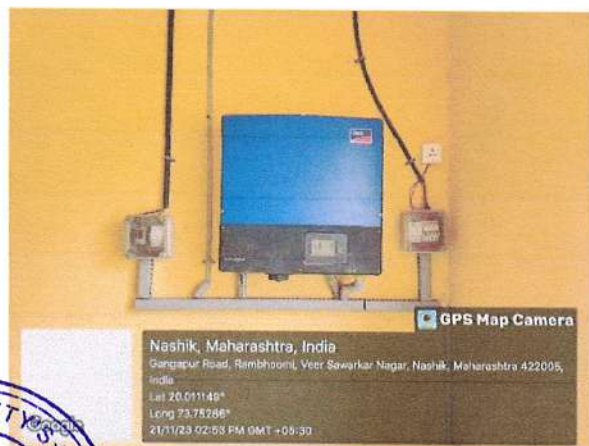

Solar Energy: The Institute has already Installed solar panels on rooftops to harness solar energy for electricity generation.

Energy Conservation Measures: The Institute implemented energy-efficient lighting systems, such as LED bulbs and fixtures, to reduce electricity consumption and maintenance costs. Encourage students & staff members to power off electronic devices when not in use and practice energy-saving habits in dormitories, classrooms, and offices.