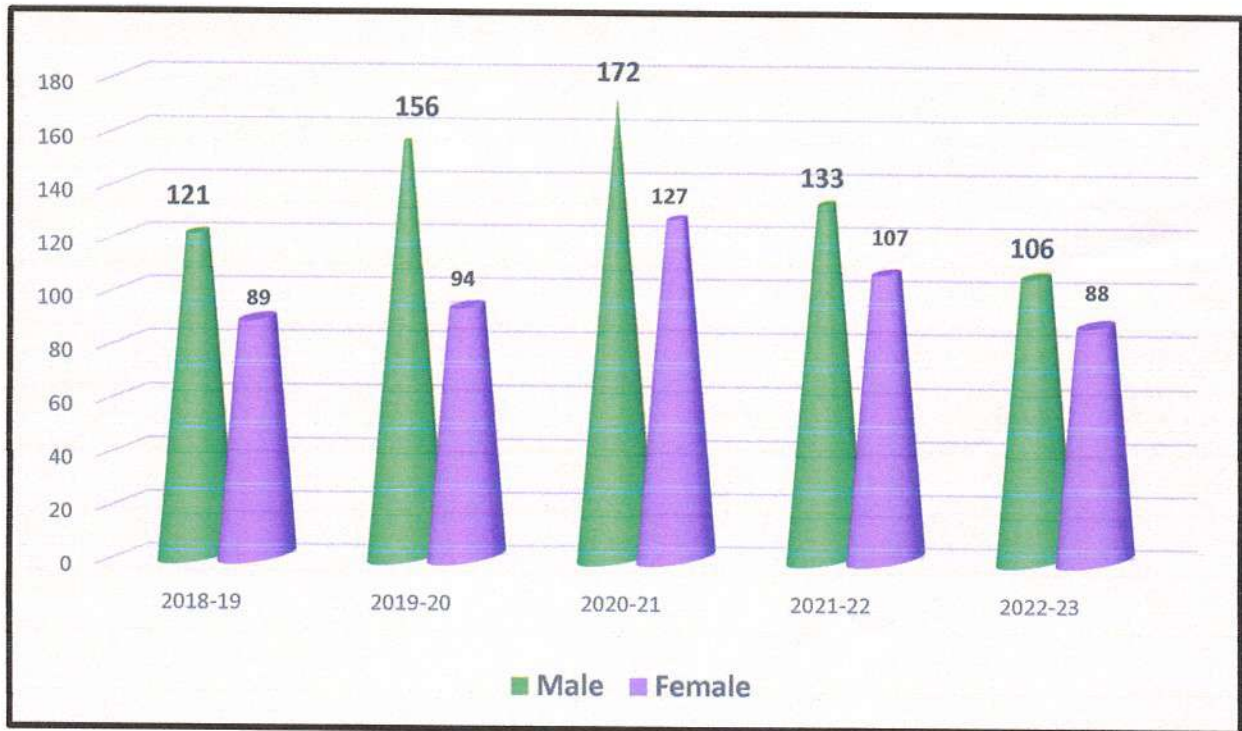

Graphical Representation

Director
C.H.M.E. Society's
Dr. Moonje Institute of Management
& Computer Studies, Nashik