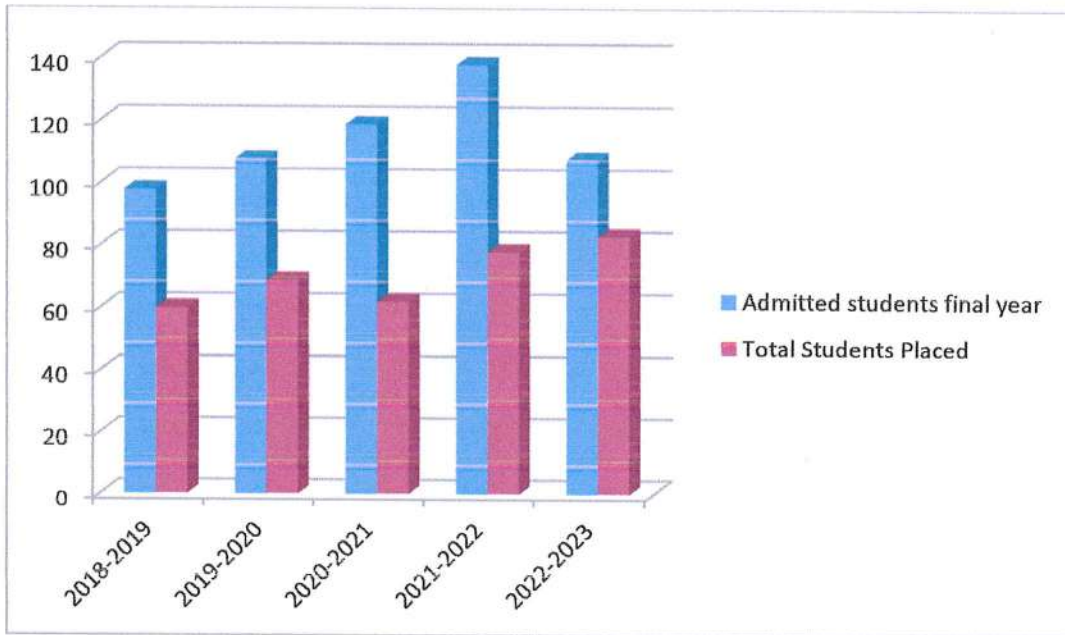

### **5.2.1.1 Number of outgoing students placed or progressed to higher education year wise during the last five years.**

Year	2022-23	2021-22	2020-21	2019-20	2018-19
Number of students Placed	83	78	62	69	60
Number of students Progression	01	02	00	01	02

### **5.2.1.2 Number of outgoing student's year wise during the last five years.**

Year	2022-23	2021-22	2020-21	2019-20	2018-19
Number	108	138	119	108	98

Percentage =  $\frac{\text{Number of outgoing students placed or progressed to higher education year wise during the last five years}}{\text{Number of outgoing student's year wise during the last five years}} \times 100$

## Graphical Representation of Placed students during the last five years

Year/Subject	2018-2019	2019-2020	2020-2021	2021-2022	2022-2023
Admitted students final year	98	108	119	138	108
Total Students Placed	60	69	62	78	83