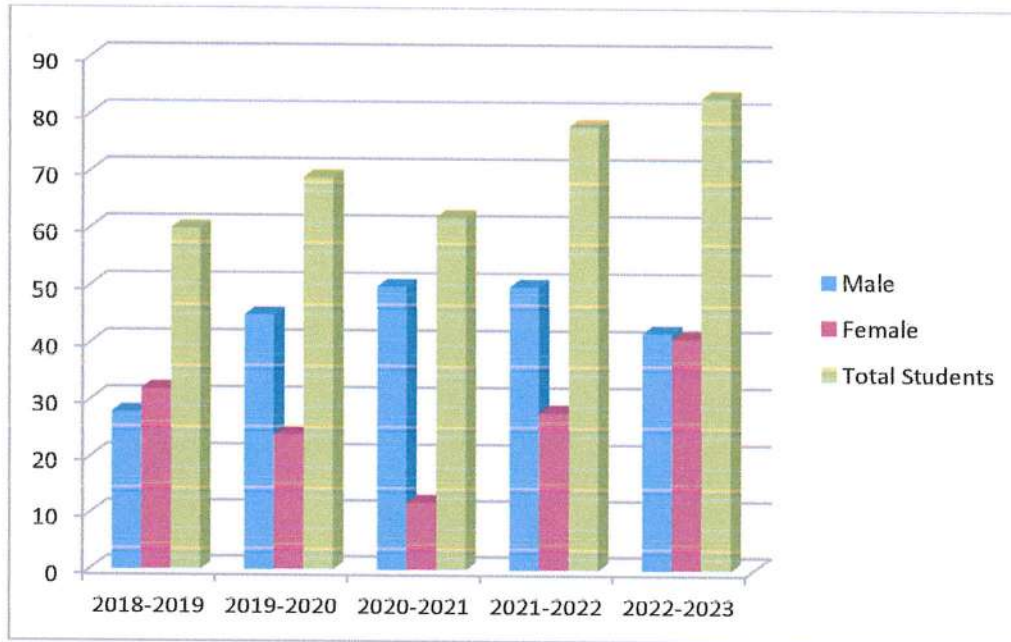

Graphical Representation

Director
Dr. Moonje Institute,
Nashik