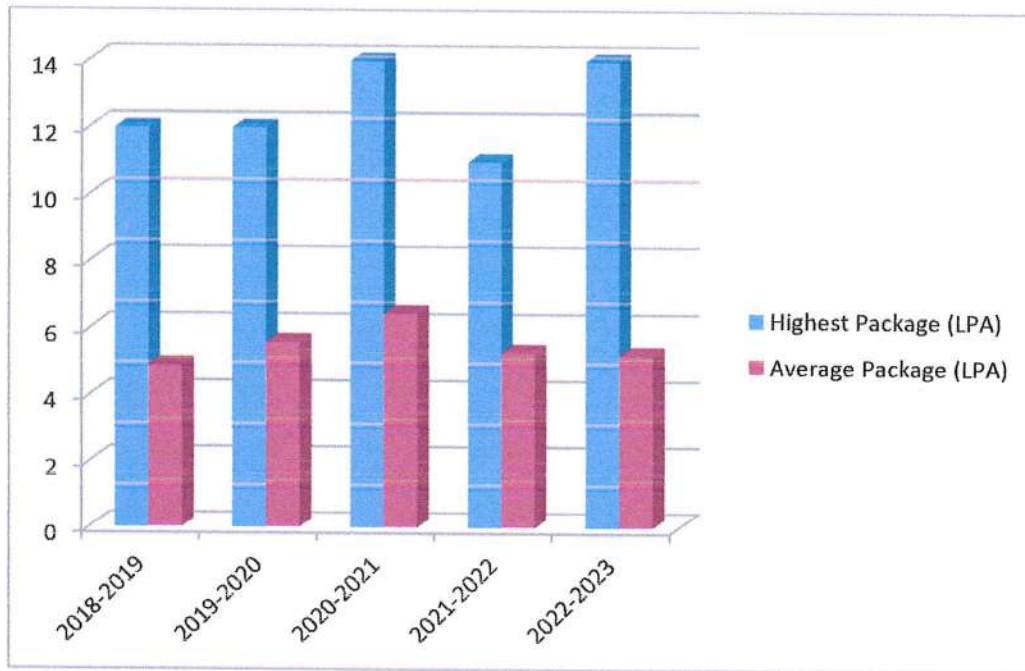

## Graphical Representation of Placed students during the last five years

Year/Subject	2018-2019	2019-2020	2020-2021	2021-2022	2022-2023
Admitted students final year	98	108	119	138	108
Total Students Placed	60	69	62	78	83

## Graphical Representation of CTC (LPA) during the last five years

Year/Subject	2018-2019	2019-2020	2020-2021	2021-2022	2022-2023
Highest Package (LPA)	12	12	14	11	14
Average Package (LPA)	4.9	5.6	6.46	5.3	5.23