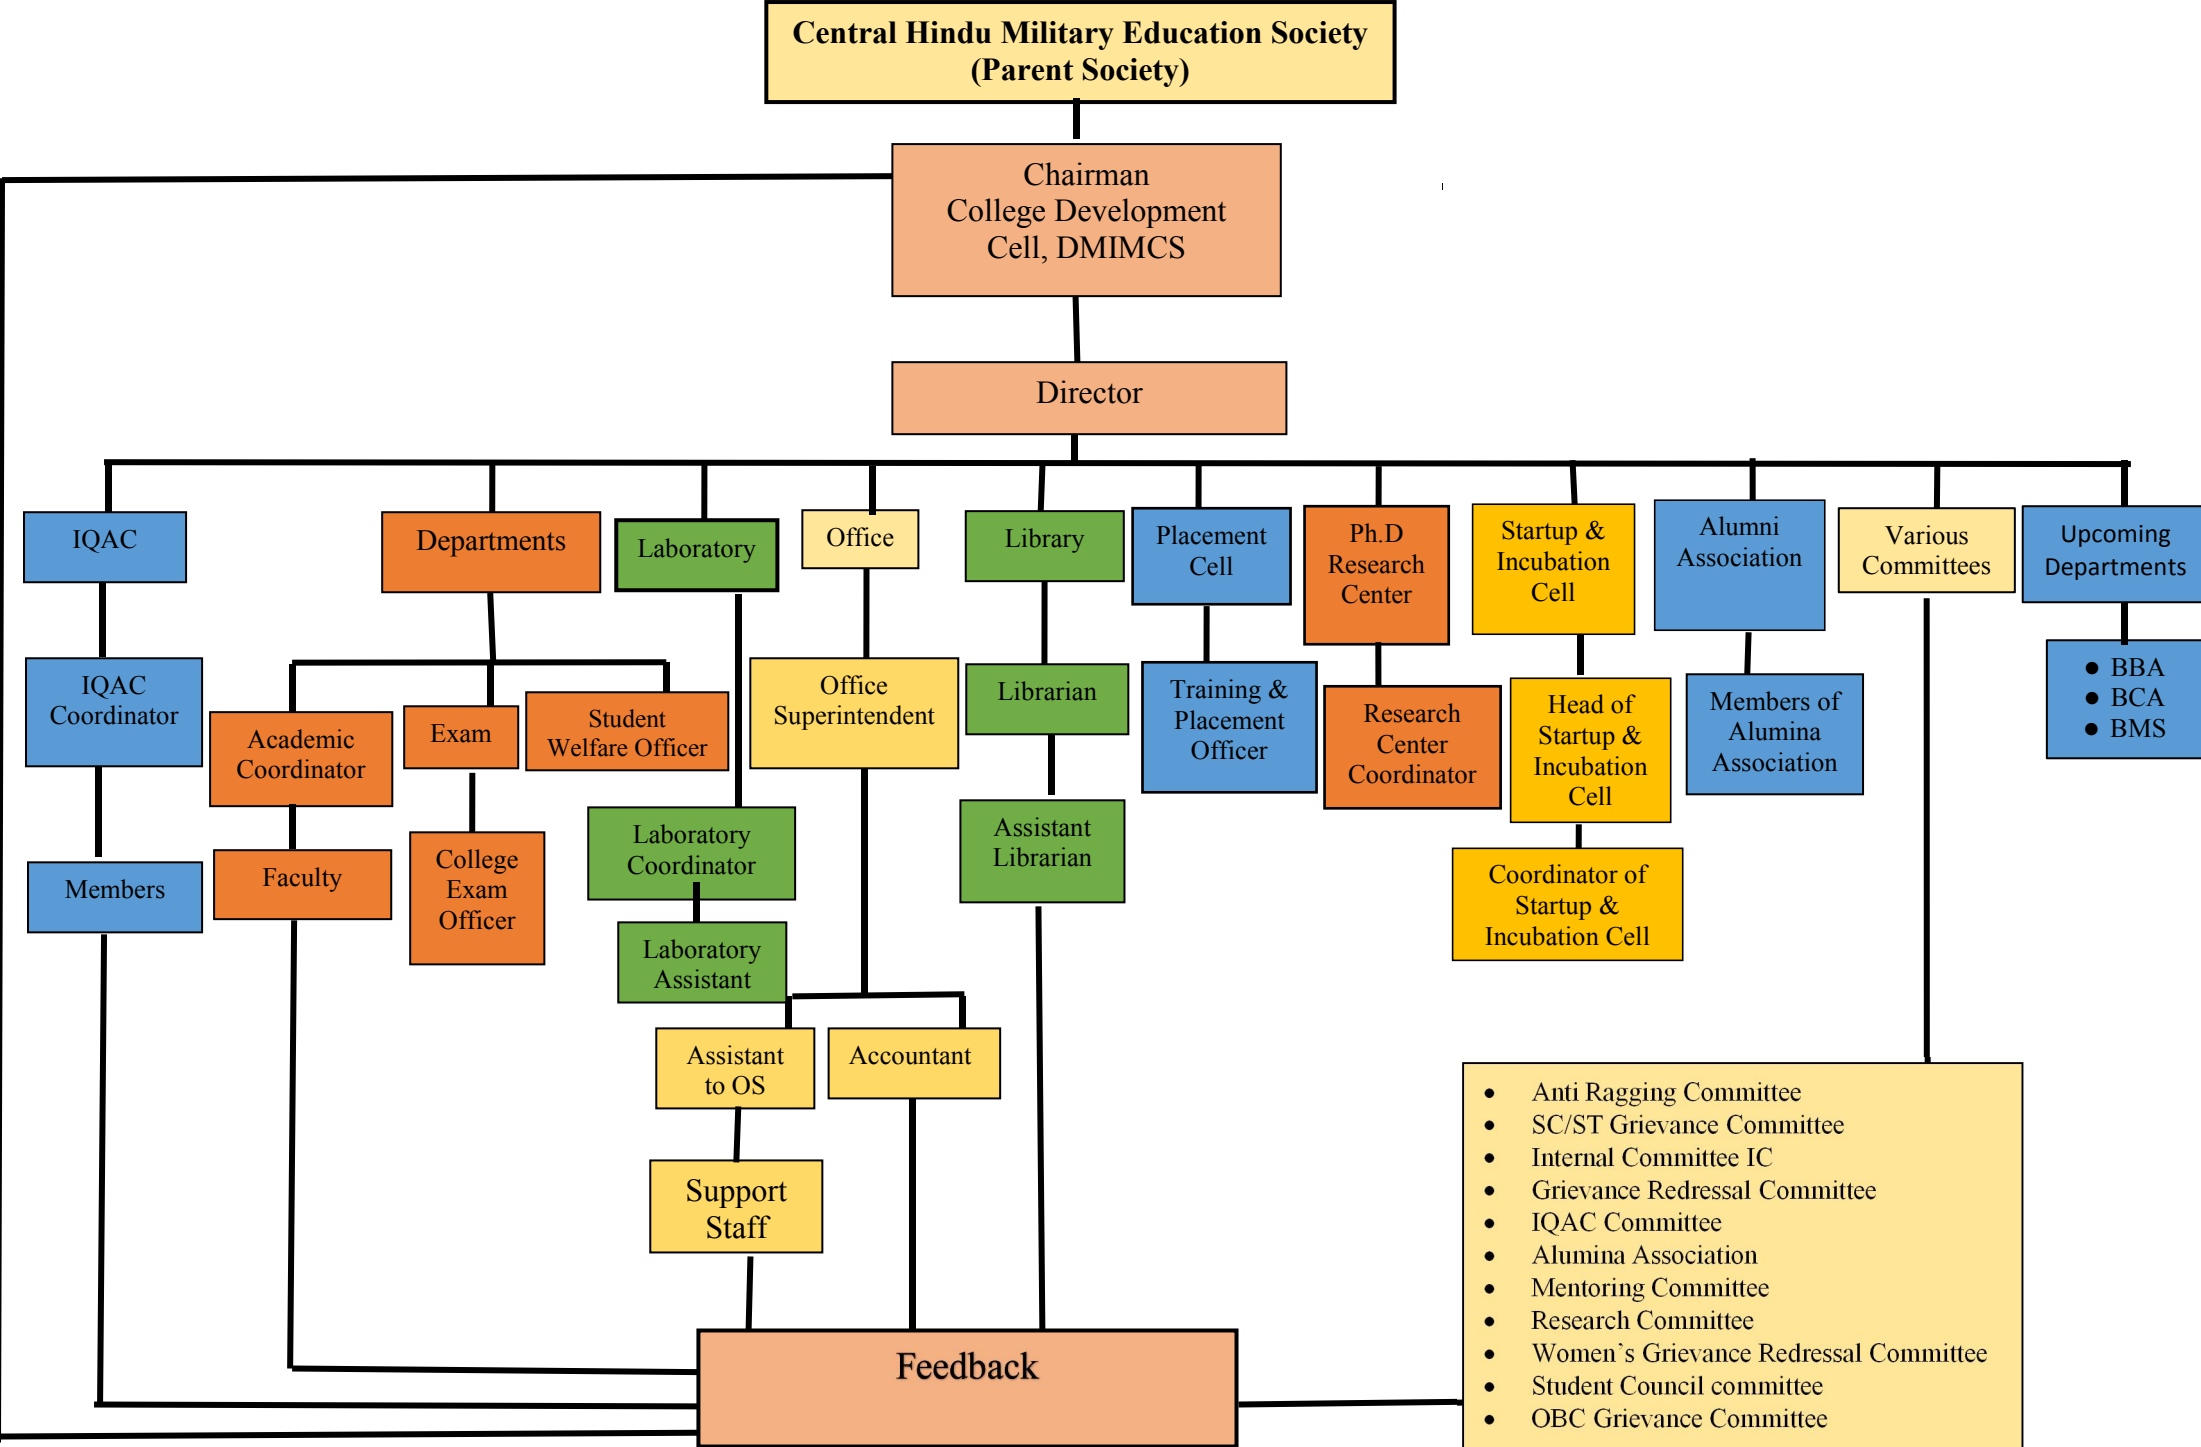

Organization Structure of CHMES Dr. Moonje Institute of Management & Computer Studies

- Anti Ragging Committee
- SC/ST Grievance Committee
- Internal Committee IC
- Grievance Redressal Committee
- IQAC Committee
- Alumina Association
- Mentoring Committee
- Research Committee
- Women's Grievance Redressal Committee
- Student Council committee
- OBC Grievance Committee